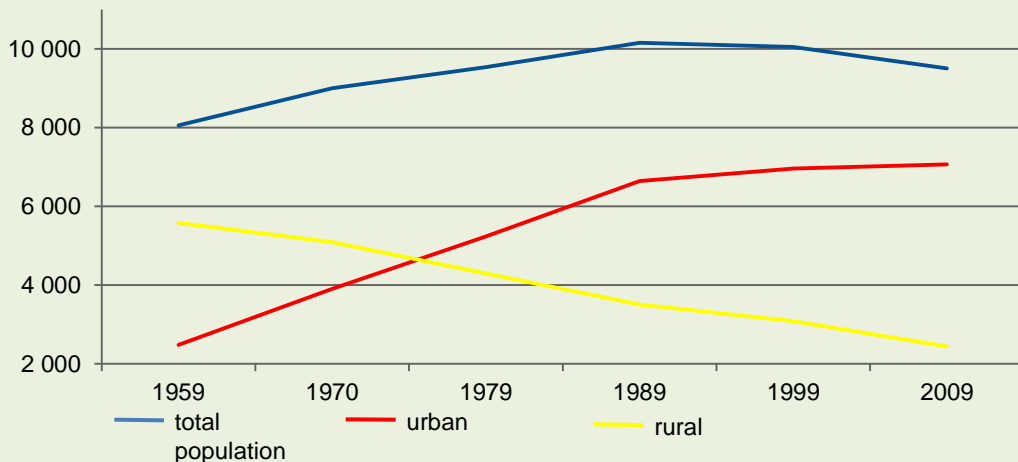

According to the census data, the population of the Republic of Belarus amounted to 9 503 807.

**Population dynamics based on the 1959-2009 censuses data
(thousand)**

The Republic of Belarus is characterized by high rate of population urbanization. Three fourths (74.3%) of the population live in cities and towns, and only one out of four is a rural resident. More than a half of the urban dwellers reside in the capital, regional centres and towns of regional subordination, the population of which has grown by 4.7% in 10 years.

**Urban and rural population as per previous censuses data
(thousand)**